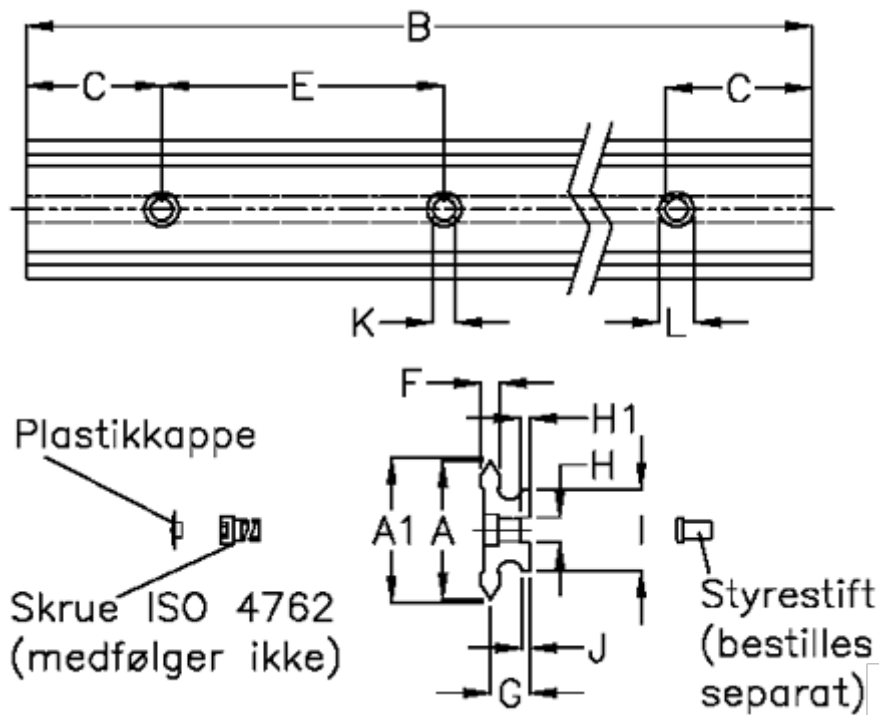

Article number: 059102536

Description: Hepco SL2 spacer slide
SS NS 25-536

Measures

A	= 25	G = 10.0	Weight kg/1000 = 1400
A1	= 25.74	H = 6	
B	= 536	H1 = 2.5	
C	= 43.0	I = 15.0	
E	= 90	J = 2.5	
F	= 4.5	K = 5.5	
For bearing	= 25	L = 10 x 5	
For guide pin	= 4	M = 1	